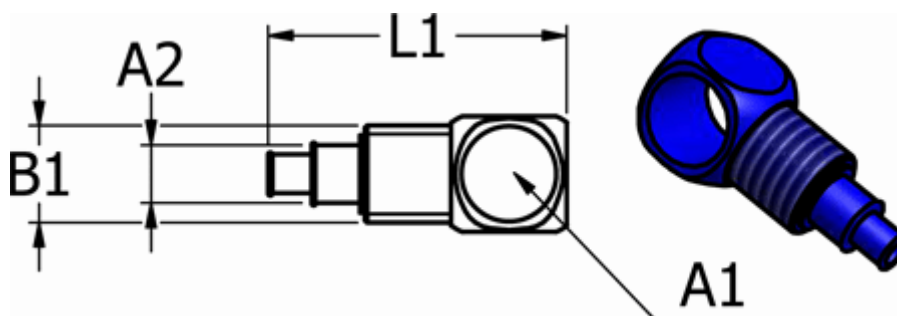

Data Sheet

Article number: 5861314

Description: Push-on fitting POM 13/14, Ø6/4 for thread G 1/4"
swivel, blue

Measures

For hollow screw A1	= 14/12
For hose A2	= 6/4
For nut B1	= 16/12 M10x1
L1	= 35
Thread on hollow screw	= G 1/4"